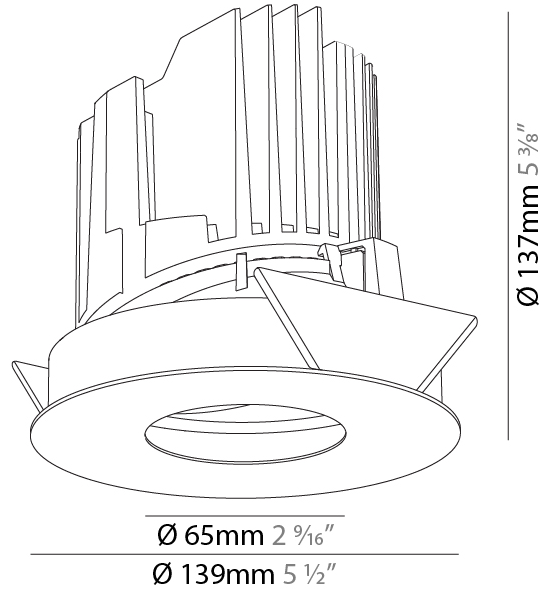

PHYSICAL

Shape: Round
Diameter (mm): 139
Diameter (in): 5 1/2
Height (mm): 126
Height (in): 4 15/16
Ceiling Thickness (mm): 10 / 12.5 / 15
Ceiling Thickness (in): 3/8 or 1/2 or 9/16
Min. Recessing Depth (mm): 140
Min. Recessing Depth (in): 5 1/2
Light Distribution: Adjustable / Downlight
Weight (kg): 0.86
Weight (lbs): 1.9
Fixture Finish: SSR / BKV / CWI / CRY / HAB / UFT / ITA / RUA / FTG / MYG / LOD / PUS / FRO / FUP / KIA / POP / BLS / SPG / MEY / GOH / GUM / CHC / COM / ABZ / JAG / OBR / MOS / ROR
Fixture Material: Aluminum Die Cast
Cut-out Measurements: 130mm / 5 1/8"

ELECTRICAL

Lamp Type: LED (Zhaga Standard)
Input Wattage (W): 13.2 / 16.5
Total Output Wattage (W): 12 / 15
Dimming: Tri-Mode (Non-Dimming and Phase Dimming (120Vac only) and 0-10V Dimming)
Driver Included: No
Driver Location: Recessed Housing
Driver Type: Constant Current - Universal
Housing: See components
Input Voltage (V): 120 - 277
Constant Current (MA): 350

LED

Number of LEDs: 1
Color Temperature (°K): 2700 / 3000 / 3500 / 4000
Max. Delivered Lumen (lm): 810 / 900 / 970 / 990
Nominal Lumen (lm): 960 / 1070 / 1156 / 1180
CRI: >90 CRI
Lamp Life (hrs): 50000

OPTICAL

Reflector°: 10
Adjustability: Rotational 355°; Tilt 30°

RATINGS AND CERTIFICATIONS

Certified By: Certified for North American Standards
IP rating: IP20